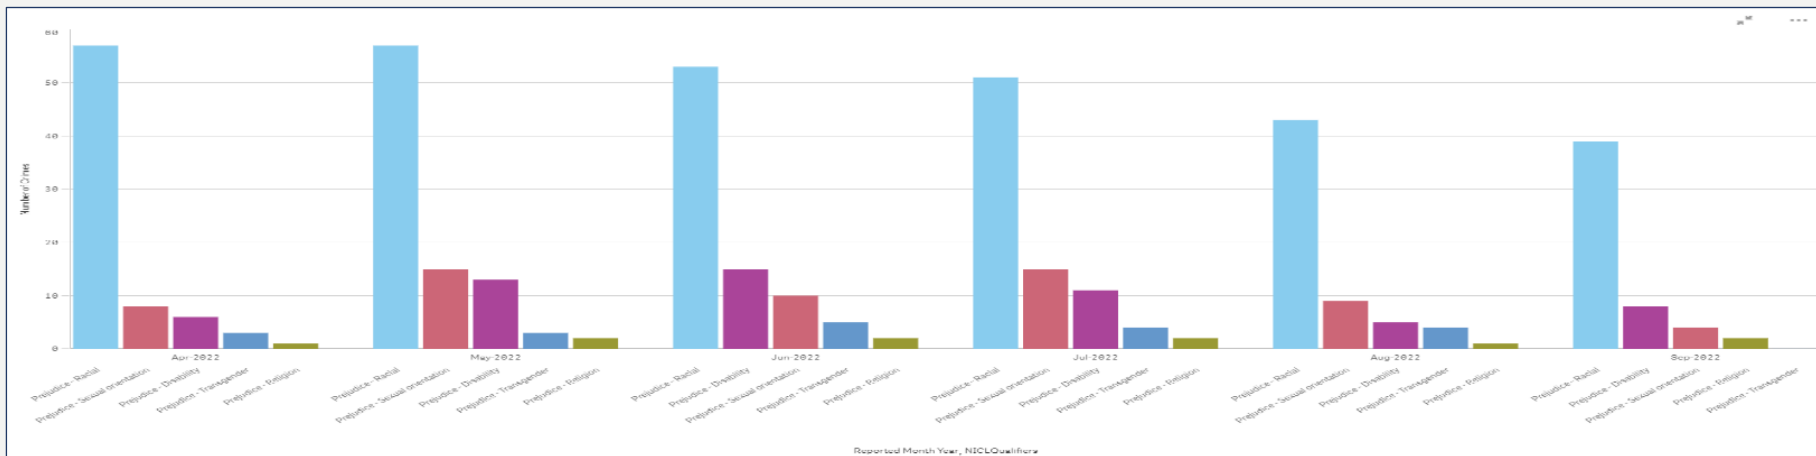

Performance – Hate Crime Overview

Force

Hate Crime is reporting as stable across the Force. Volumes are now reporting flatter across the year. Year on year trend data is reporting increases in Transgender and Sexual Orientation related hate which follows National trends.

Work by the Hate Crime Silver Scrutiny Panel on hate crime video to raise awareness of Hate Crime and how to report it, including details surrounding how the Criminal Justice System responds to it is ongoing. There is an increased focus on Out of Court Disposal outcomes relating to Hate Crimes.

Force Hate Crime (6 months to September 2022)

Devizes CPT

	Number of Crimes	Change (number)	Change (%)
Total	44	-6	-12.0%
Prejudice – Racial	35	2	6.1%
Prejudice – Sexual orientation	5	-6	-54.5%
Prejudice - Disability	5	-1	-16.7%
Prejudice - Religion	1	1	0.0%
Prejudice - Transgender	0	0	0.0%

Year on year comparison October 2021 to September 2022 (note: an individual crime can be tagged with more than one prejudice type e.g. sexual orientation & transgender)